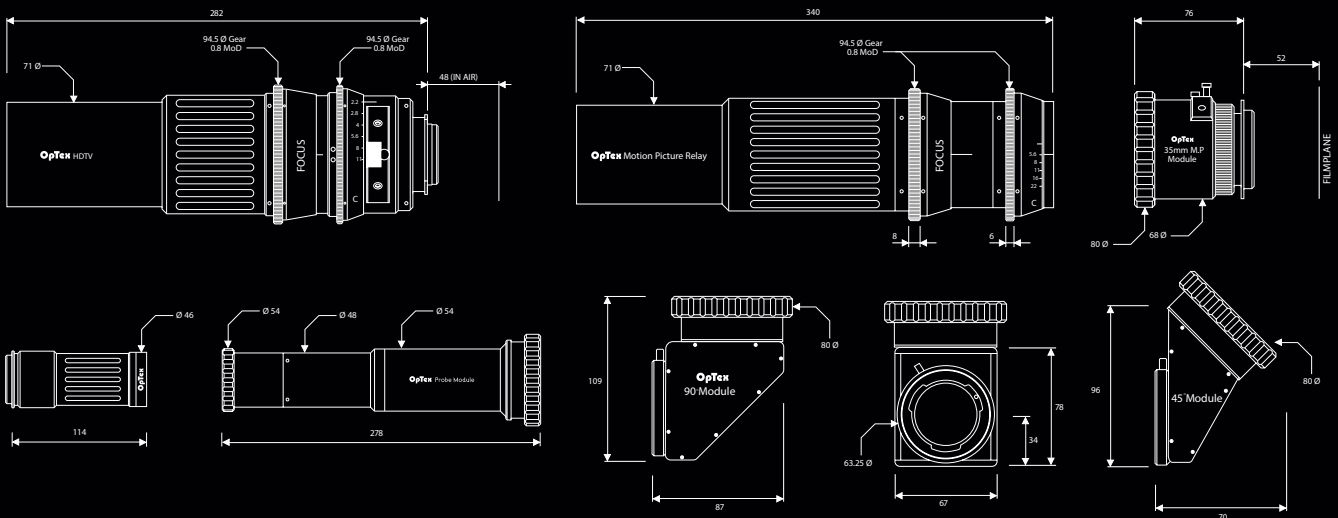

MODULAR PROBE SYSTEM

CONTACT & RENTAL

WWW.THELENS.BE

INFO@FREELANCECAMERA.BE

MARC APPELTANS +32 475 41 39 39

RUBEN APPELTANS +32 472 38 25 39